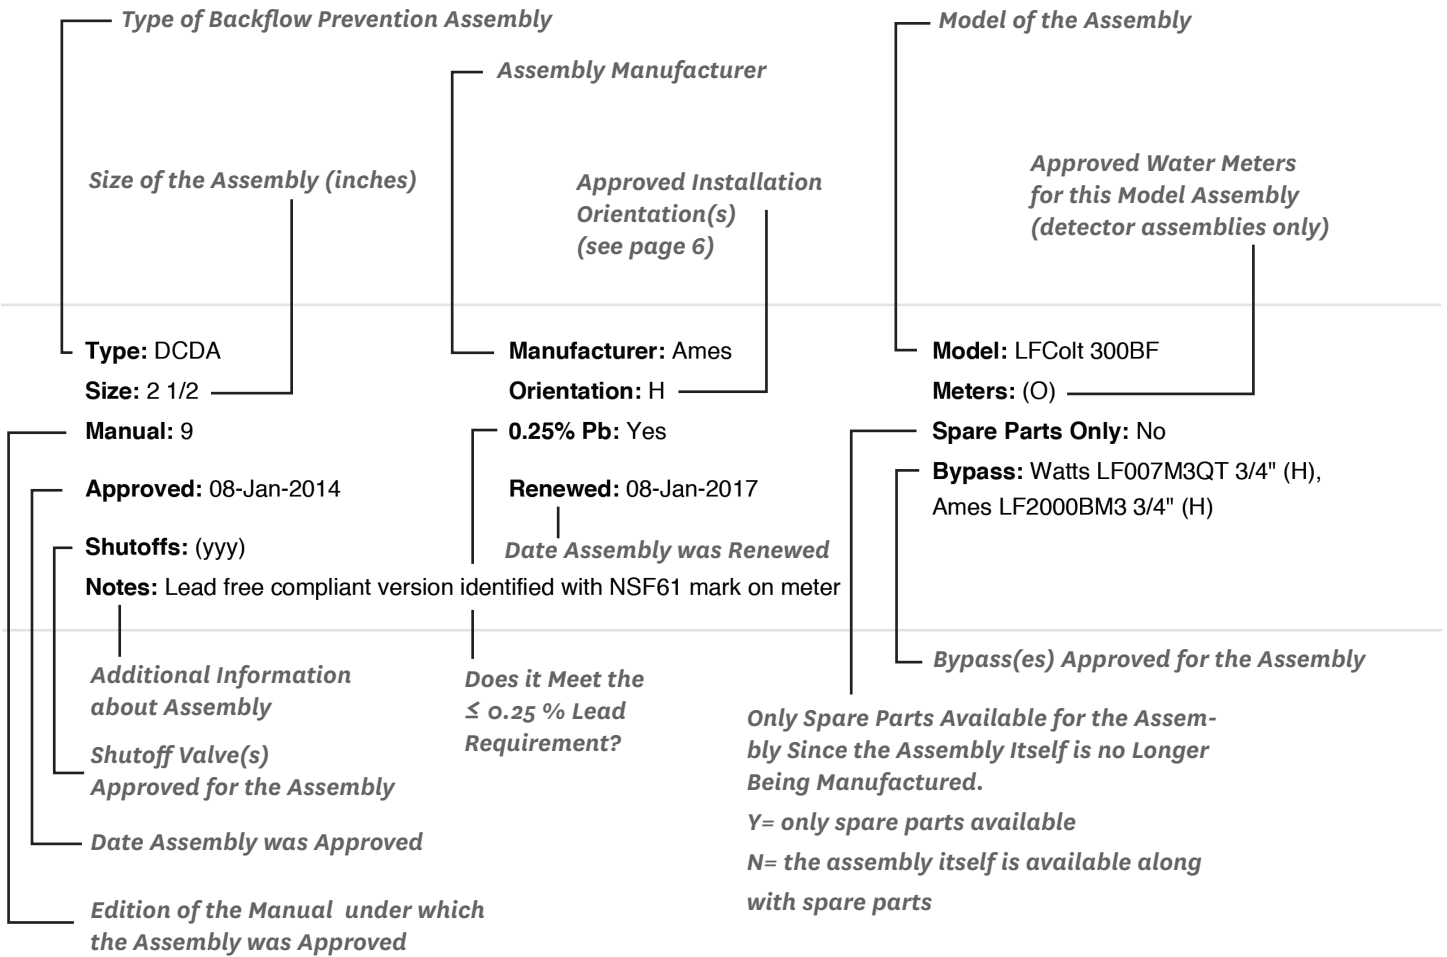

Table of Contents

Legend	4
Notices	5
Orientation of Assemblies	6
Shutoff Valve Designation	7
Detector Assembly Meters	11
Special Notices	12
Atmospheric Vacuum Breaker (AVB)	13
Double Check Valve Assembly (DC)	14
Double Check-Detector Assembly (DCDA)	236
Double Check-Detector Assembly-Type II (DCDA-II)	370
Pressure Vacuum Breaker Assembly (PVB)	390
Reduced Pressure Principle Assembly (RP)	406
Reduced Pressure Principle-Detector Assembly (RPDA)	623
Reduced Pressure Principle-Detector Assembly-Type II (RPDA-II)	671
Spill-Resistant Pressure Vacuum Breaker Assembly (SVB)	683
Manufacturers of Approved Backflow Prevention Assemblies	687

Legend